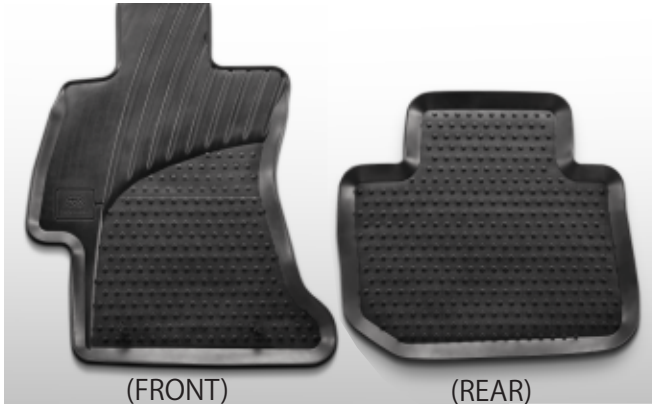

# FORESTER ACCESSORIES

DOOR VISOR SET FOR 4PCS

PARTS & LABOR  
~~\$1,922~~ \$1,634

SUNSHADE FOR 4 PCS  
 (REAR DOOR + REAR QUARTER)

PARTS & LABOR  
~~\$2,720~~ \$2,312

SUNSHADE FOR 1 PCS  
 (REAR GATE)

PARTS & LABOR  
~~\$1,485~~ \$1,262