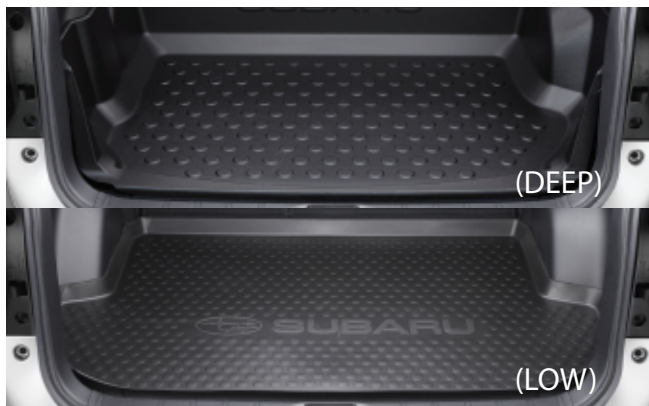

SIDE SILL PATE SET FOR 4PCS

PARTS & LABOR

\$2,376 \$2,020

CARGO TRAY MAT

PARTS & LABOR

\$2,700 \$2,295

(DEEP)

(LOW)

PARTS & LABOR

CARGO TRAY DEEP     \$2,430 \$2,066  
CARGO TRAY LOW     \$980 \$833

SCUFF PLATE FOR 2PCS  
(FRONT SET)

PARTS & LABOR

\$1,584 \$1,346

1) 以上優惠不能同時享用。  
Only either 1 of the above offers can be enjoyed.